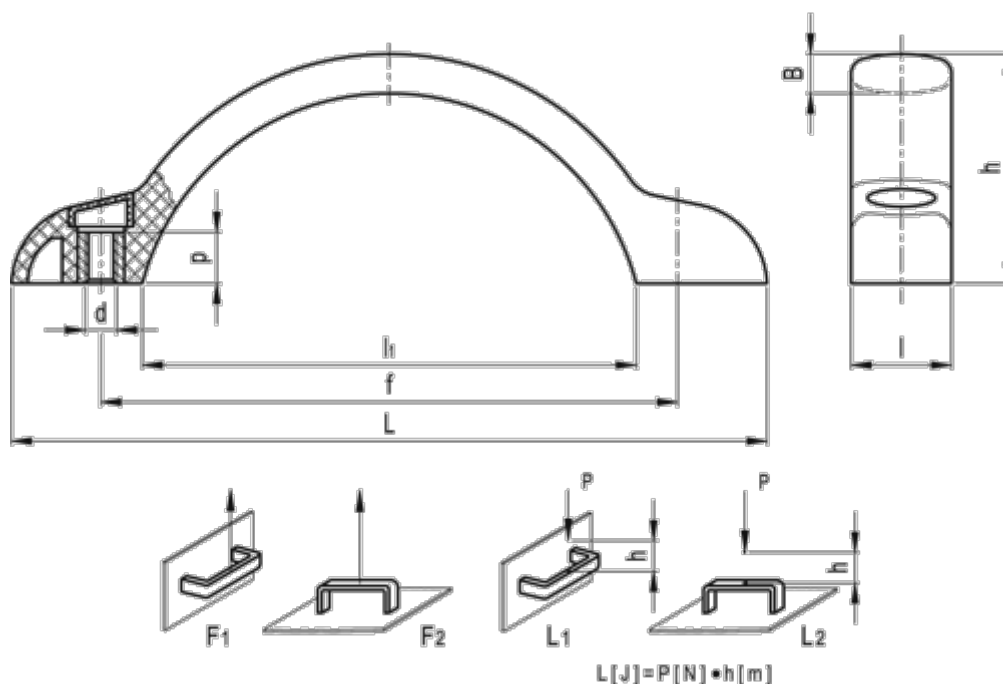

Article number: 23020374664
 Description: E+G U-handle
 M.479/150 B-M8-C4, Yellow

Measures

B	= 9	l1	= 113
d	= M8	L1 (J)	= 15
f	= 132 +/-0,5	L2 (J)	= 7
F1 (N)	= 2100	p	= 12
F2 (N)	= 2600	Weight (g)	= 57
h	= 52.5		
l	= 23		
L	= 173		